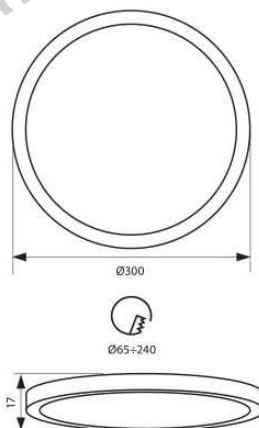

A suspended ceiling in bathroom is already quite popular and allows for illumination there recessed fixtures to be used. The new series waterproof fixtures NEBULA LED can be either surface mounted or recessed. An additional advantage is that NEBULA LED can be mounted in a hole with diameter that vary from 65 to 240mm. They are offered in two body colors: black and chrome and have DIP-switches on the backside for selecting CCT: 3000K, 4000K or 6400K and the power and light flux respectively: 12W, 18W or 24W.

12W-18W-24W
selectable power

NEBULA LED BK

NEBULA LED CH

- 230V
- 50/60Hz
- IP 44/20
- 30000h
- 120°
- Ra ≥80
- House icon
- Recessed icon
- Surface mount icon
- Adjustable CCT icon
- CE

30 000h

IP 44/20

-90% energy

120°

3000K 4000K 6400K
SELECTABLE CCT

Артикул	Мощност	Цветна T°	Цвят	Цвят на корпуса	Лумени	КОД ЗАЯВКА
Article	Watt	K	Color	Body color	Lm	Order code
NEBULA LED 24W BK/CCT	12-18-24	3000/4000/6400	BLACK	BLACK	max1620	VIV004813 NEW
NEBULA LED 24W CH/CCT	12-18-25	3000/4000/6400	CHROME	CHROME	max1800	VIV004814 NEW